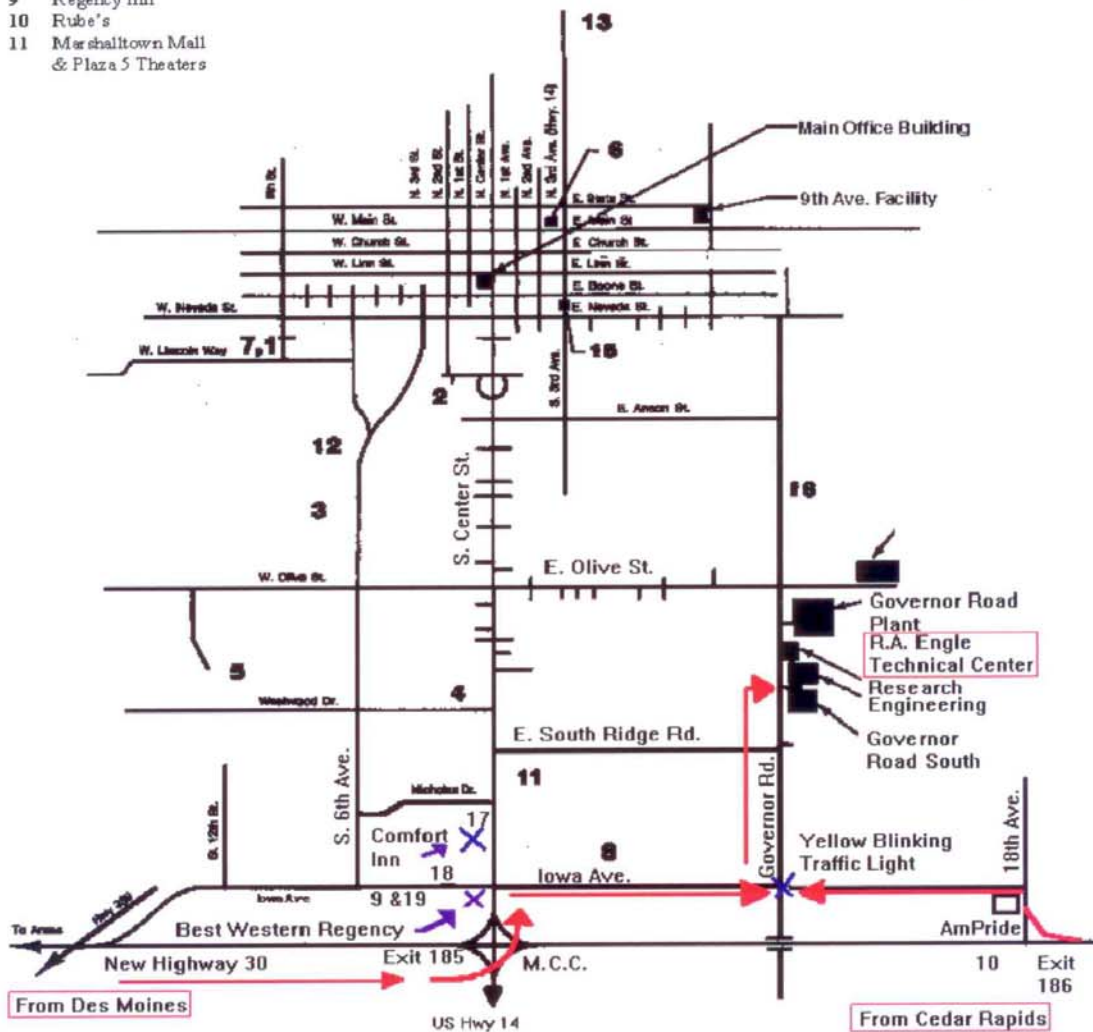

Directions to Fisher Tech Center from Cedar Rapids

- If you come in on US 30, you'll use exist 186. (Exit Sign says Fairgrounds)
 - Turn North (south is a dead end)
 - Take an immediate Left turn in front of the AmPride service station. You are now on Iowa Ave.
 - Turn North again at the first intersection (marked by a blinking yellow light). This road is S. 12th Ave/Governor Road.
 - Fisher Controls is on the East (right hand) side
 - There are 3 buildings to our complex at this location. You want the center building, which is a red brick structure.
 - There is a right turn lane into our driveway marked by tall pine trees. R.A. Engel Technical Center is on the left side of the driveway. You can park in the circular drive in the Visitor area.
-

Directions to Hotels from Cedar Rapids

- If you come in on US 30, you'll use exist 186. (Exit Sign says Fairgrounds)
- Turn North (south is a dead end)
- Take an immediate Left turn in front of the AmPride service station. You are now on Iowa Ave.
- Continue on Iowa Ave. until you come to Center Street (Highway 14).
- Regency will be on the Southwest corner. AmericInn is west of the intersection.

Directions to Comfort Inn motel:

- Turn north (right) onto Center Street (US Highway 14)
 - Approximately one mile to Comfort Inn
 - Look for Burger King sign – Comfort Inn is located behind the fast food restaurant
 - Shopping Center is across the street.
-