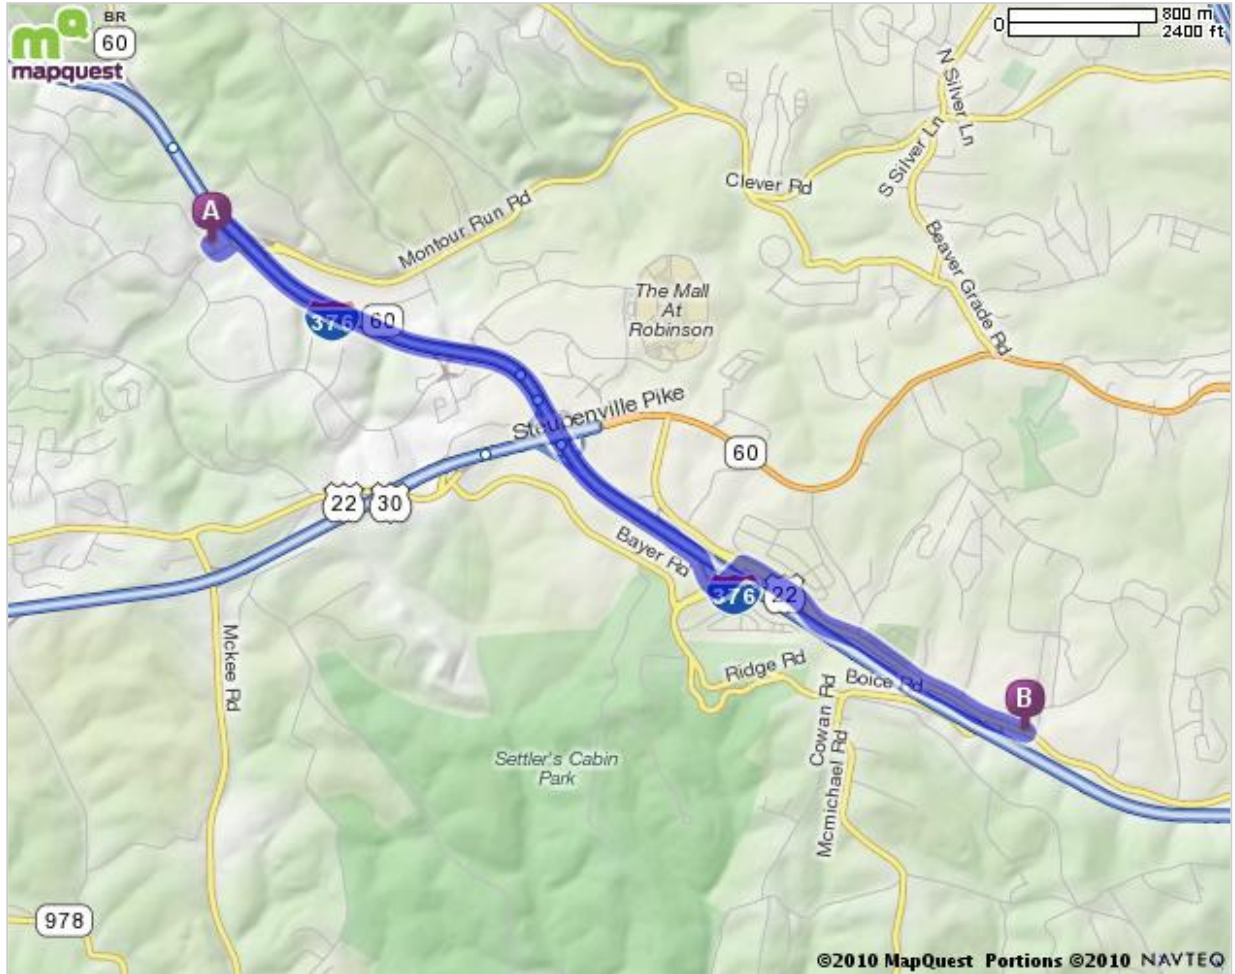

## Trip to Vesuvius USA

4604 Campbells Run Rd, Pittsburgh,  
PA 15205 - (412) 788-4441  
4.19 miles - about 7 minutes

Notes

**THE NEW MICHELIN® PRIMACY™ MXM4® TIRE**

- Stops up to 19 feet shorter
- 55,000 mile warranty
- #1 choice of luxury carmakers

[LEARN ABOUT THE TIRE](#)

**MICHELIN**  
A letter way forward

## Marriott-Pittsburgh Airport - (412) 788-8800 777 Aten Rd, Coraopolis, PA 15108

- |   |  |           |
|---|--|-----------|
|    | 1. Start out going <b>SOUTHEAST</b> on <b>ATEN RD</b> toward <b>RIDC PARK WEST DR.</b> | go 0.0 mi |
|    | 2. Turn <b>LEFT</b> onto <b>CLIFF MINE RD.</b>   | go 0.0 mi |
|   | 3. Merge onto <b>I-376 E</b> via the ramp on the <b>LEFT</b> toward <b>PITTSBURGH.</b> | go 2.3 mi |
|    | 4. Take the <b>RIDGE RD</b> exit.  | go 0.3 mi |
|    | 5. Turn <b>LEFT</b> onto <b>RIDGE RD.</b>  | go 0.1 mi |
|    | 6. Turn <b>RIGHT</b> onto <b>CAMPBELLS RUN RD / YELLOW BELT.</b>                       | go 1.3 mi |
|    | 7. <b>4604 CAMPBELLS RUN RD</b> is on the <b>LEFT.</b>                                 | go 0.0 mi |

## Vesuvius USA - (412) 788-4441 4604 Campbells Run Rd, Pittsburgh, PA 15205 Total Travel Estimate : 4.19 miles - about 7 minutes

Route Map [Hide](#)

[All rights reserved. Use subject to License/Copyright](#) | [Map Legend](#)